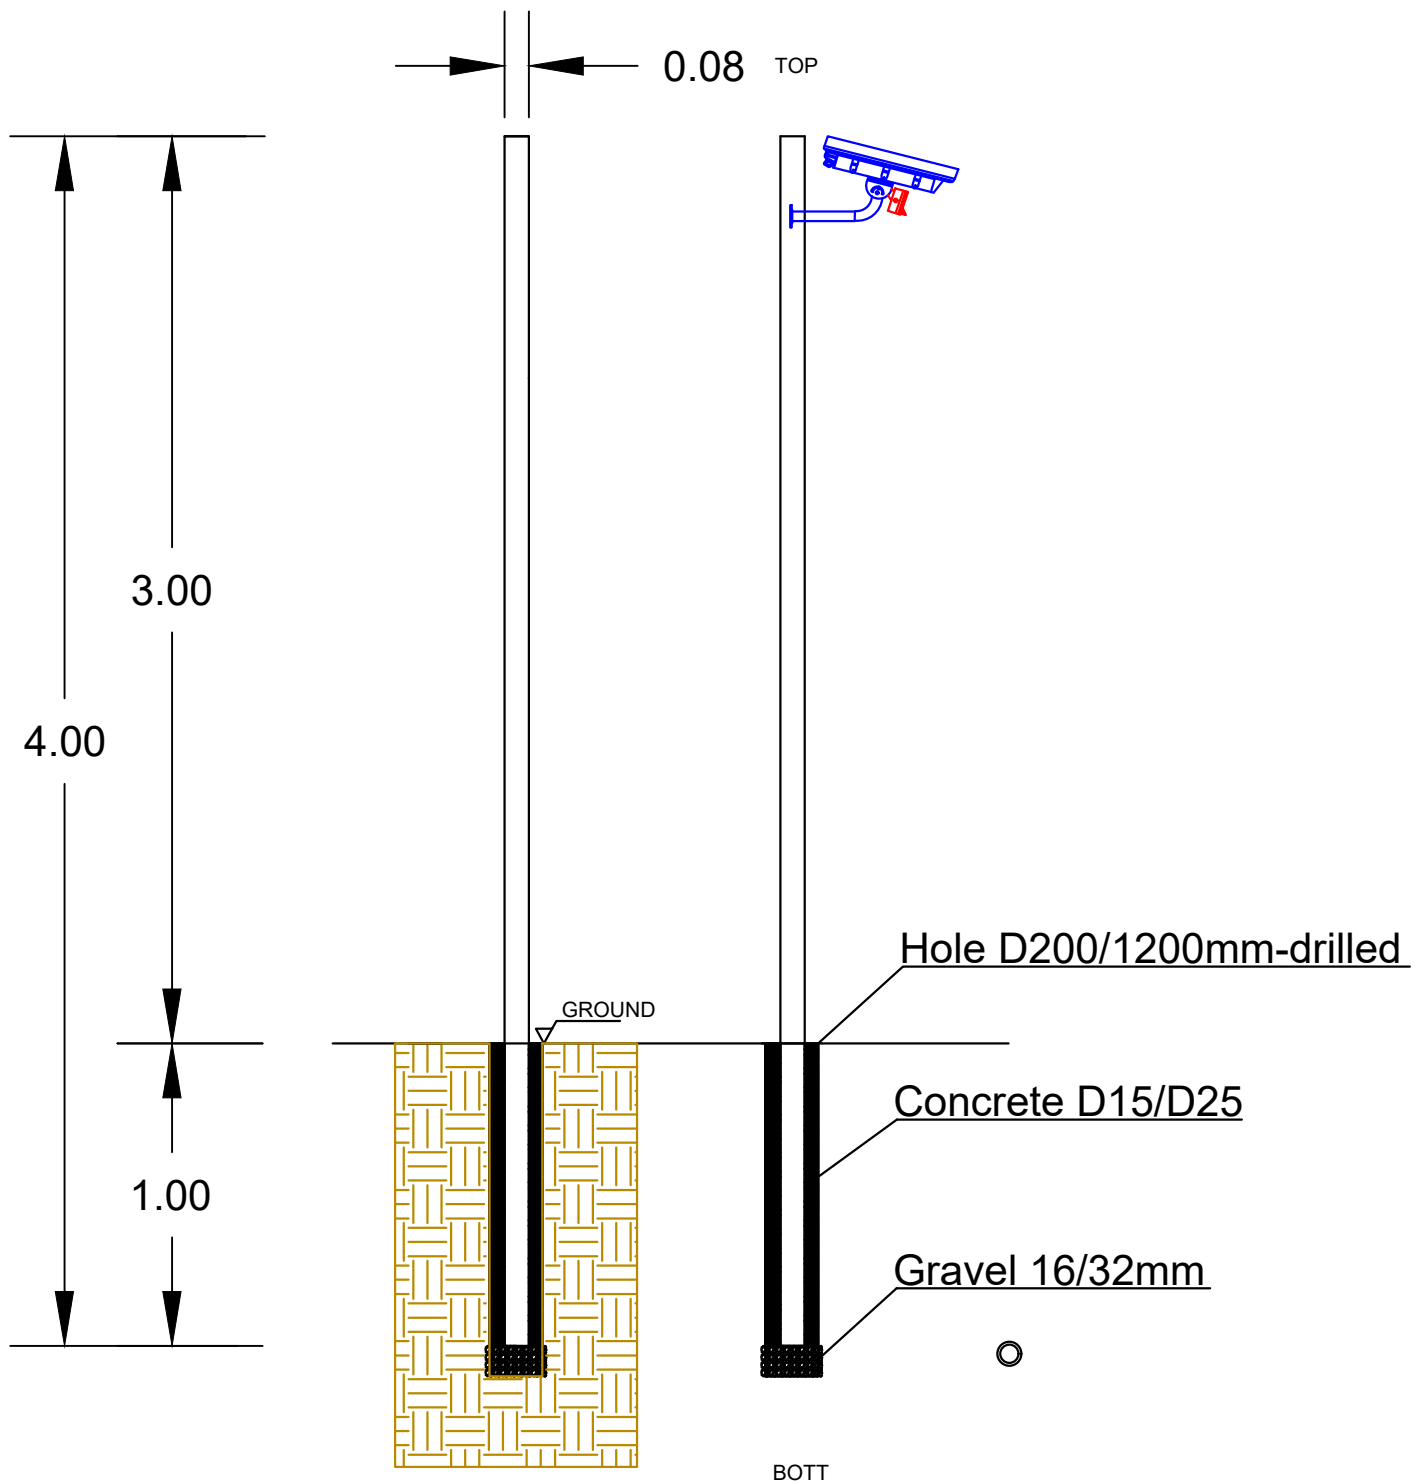

A

B

C

1

2

3

4

5

6

Bryn - Y - Rhyd PV Solar Farm

Llanedi, Pontardulais
South Wales, SA4 0FD

CCTV system details

1:25

A3 "420 x 297"

8

Island Green Power UK Limited