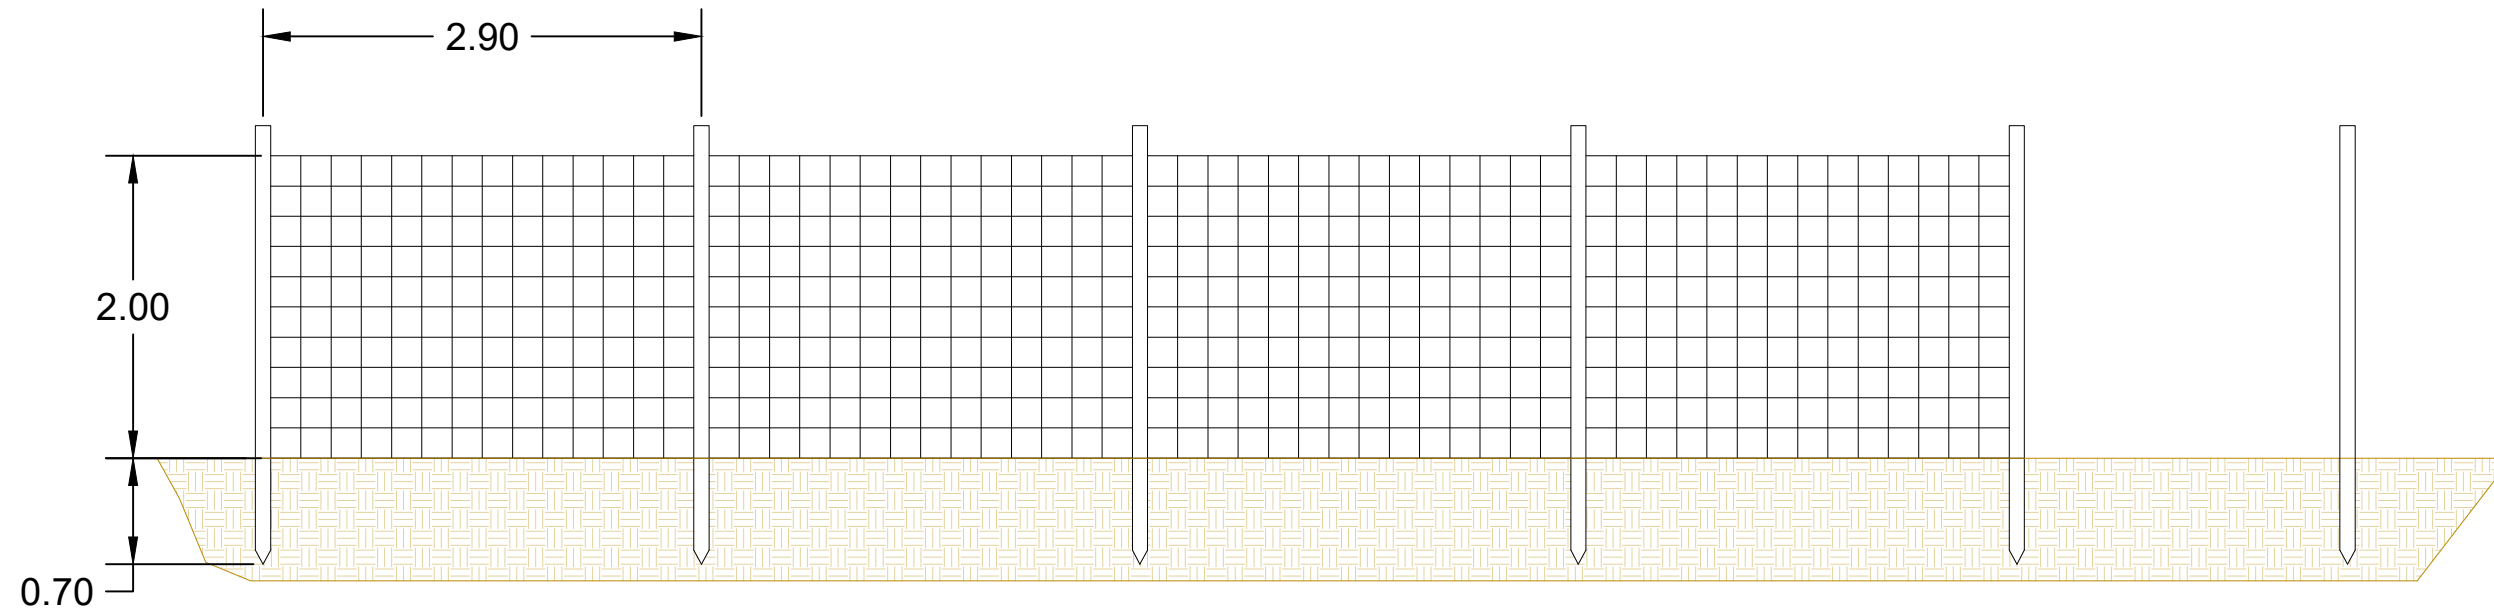

2m high Deer Fencing

Front view

Side view

Project:	Bryn - Y - Rhyd PV Solar Farm
Project Location:	Llanedi, Pontardulais South Wales, SA4 0FD
Document Title:	Security fence details
Scale:	1:50
Sheet Format:	A3 "420 x 297"
Drawing Number:	8
Company:	Island Green Power UK Limited
Project Designer:	Alessio Aru, Unit 20.2, Coda Studios 189 Munster Road, London SW6 6AW
Date:	17/05/2021